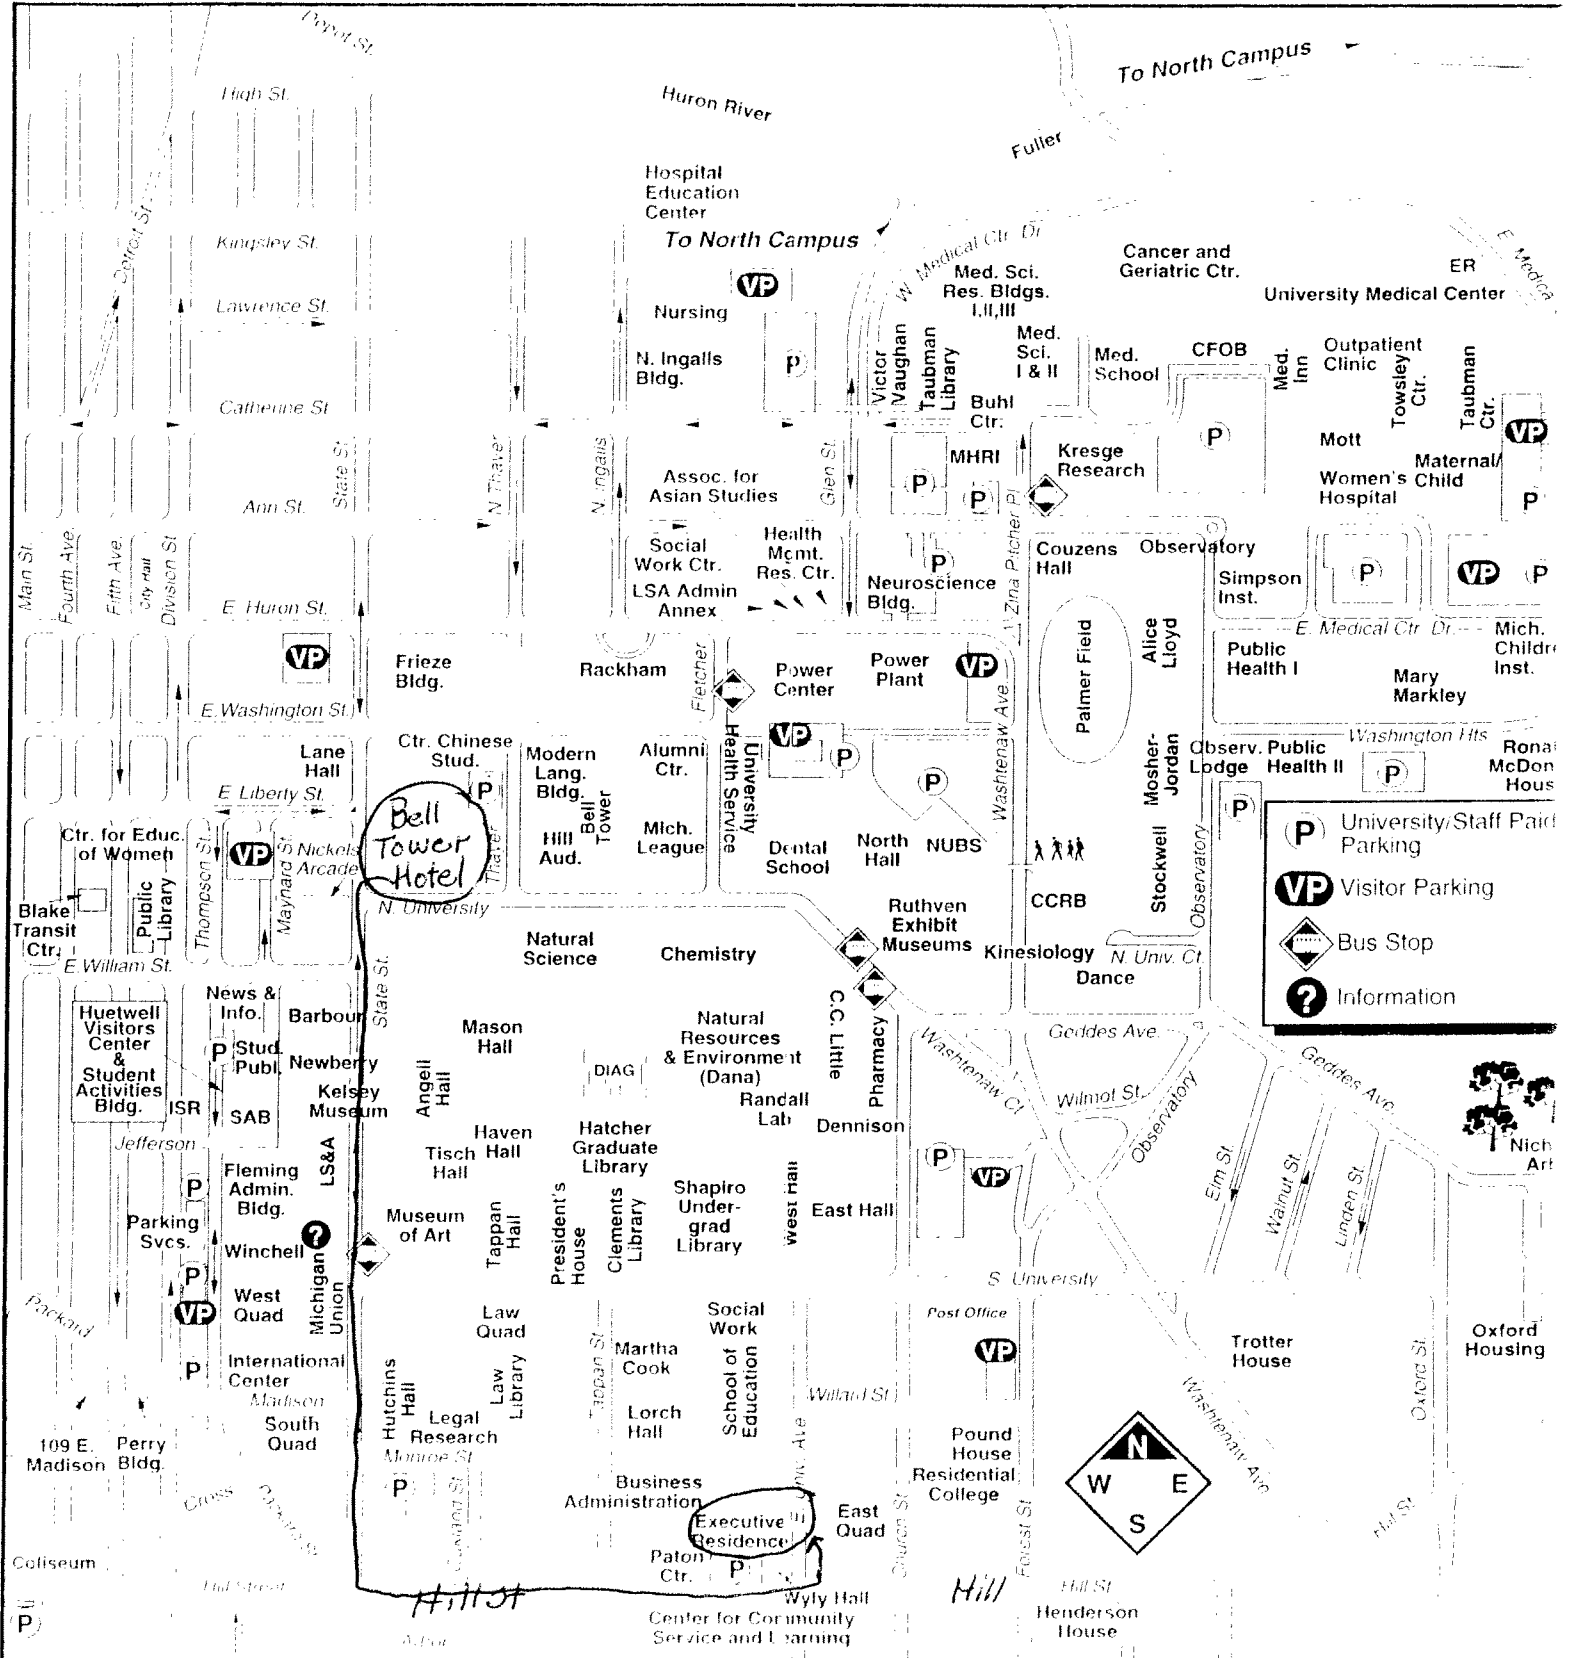

University of Michigan Central Campus

A B C D E F

Bell Tower Hotel

Executive Residence

Hill St

To Wolverine Tower

Campus Information Center,
(First floor, Michigan Union, 764-INFO)

© 1999 Office of New Student Programs
For general information call 764-6113