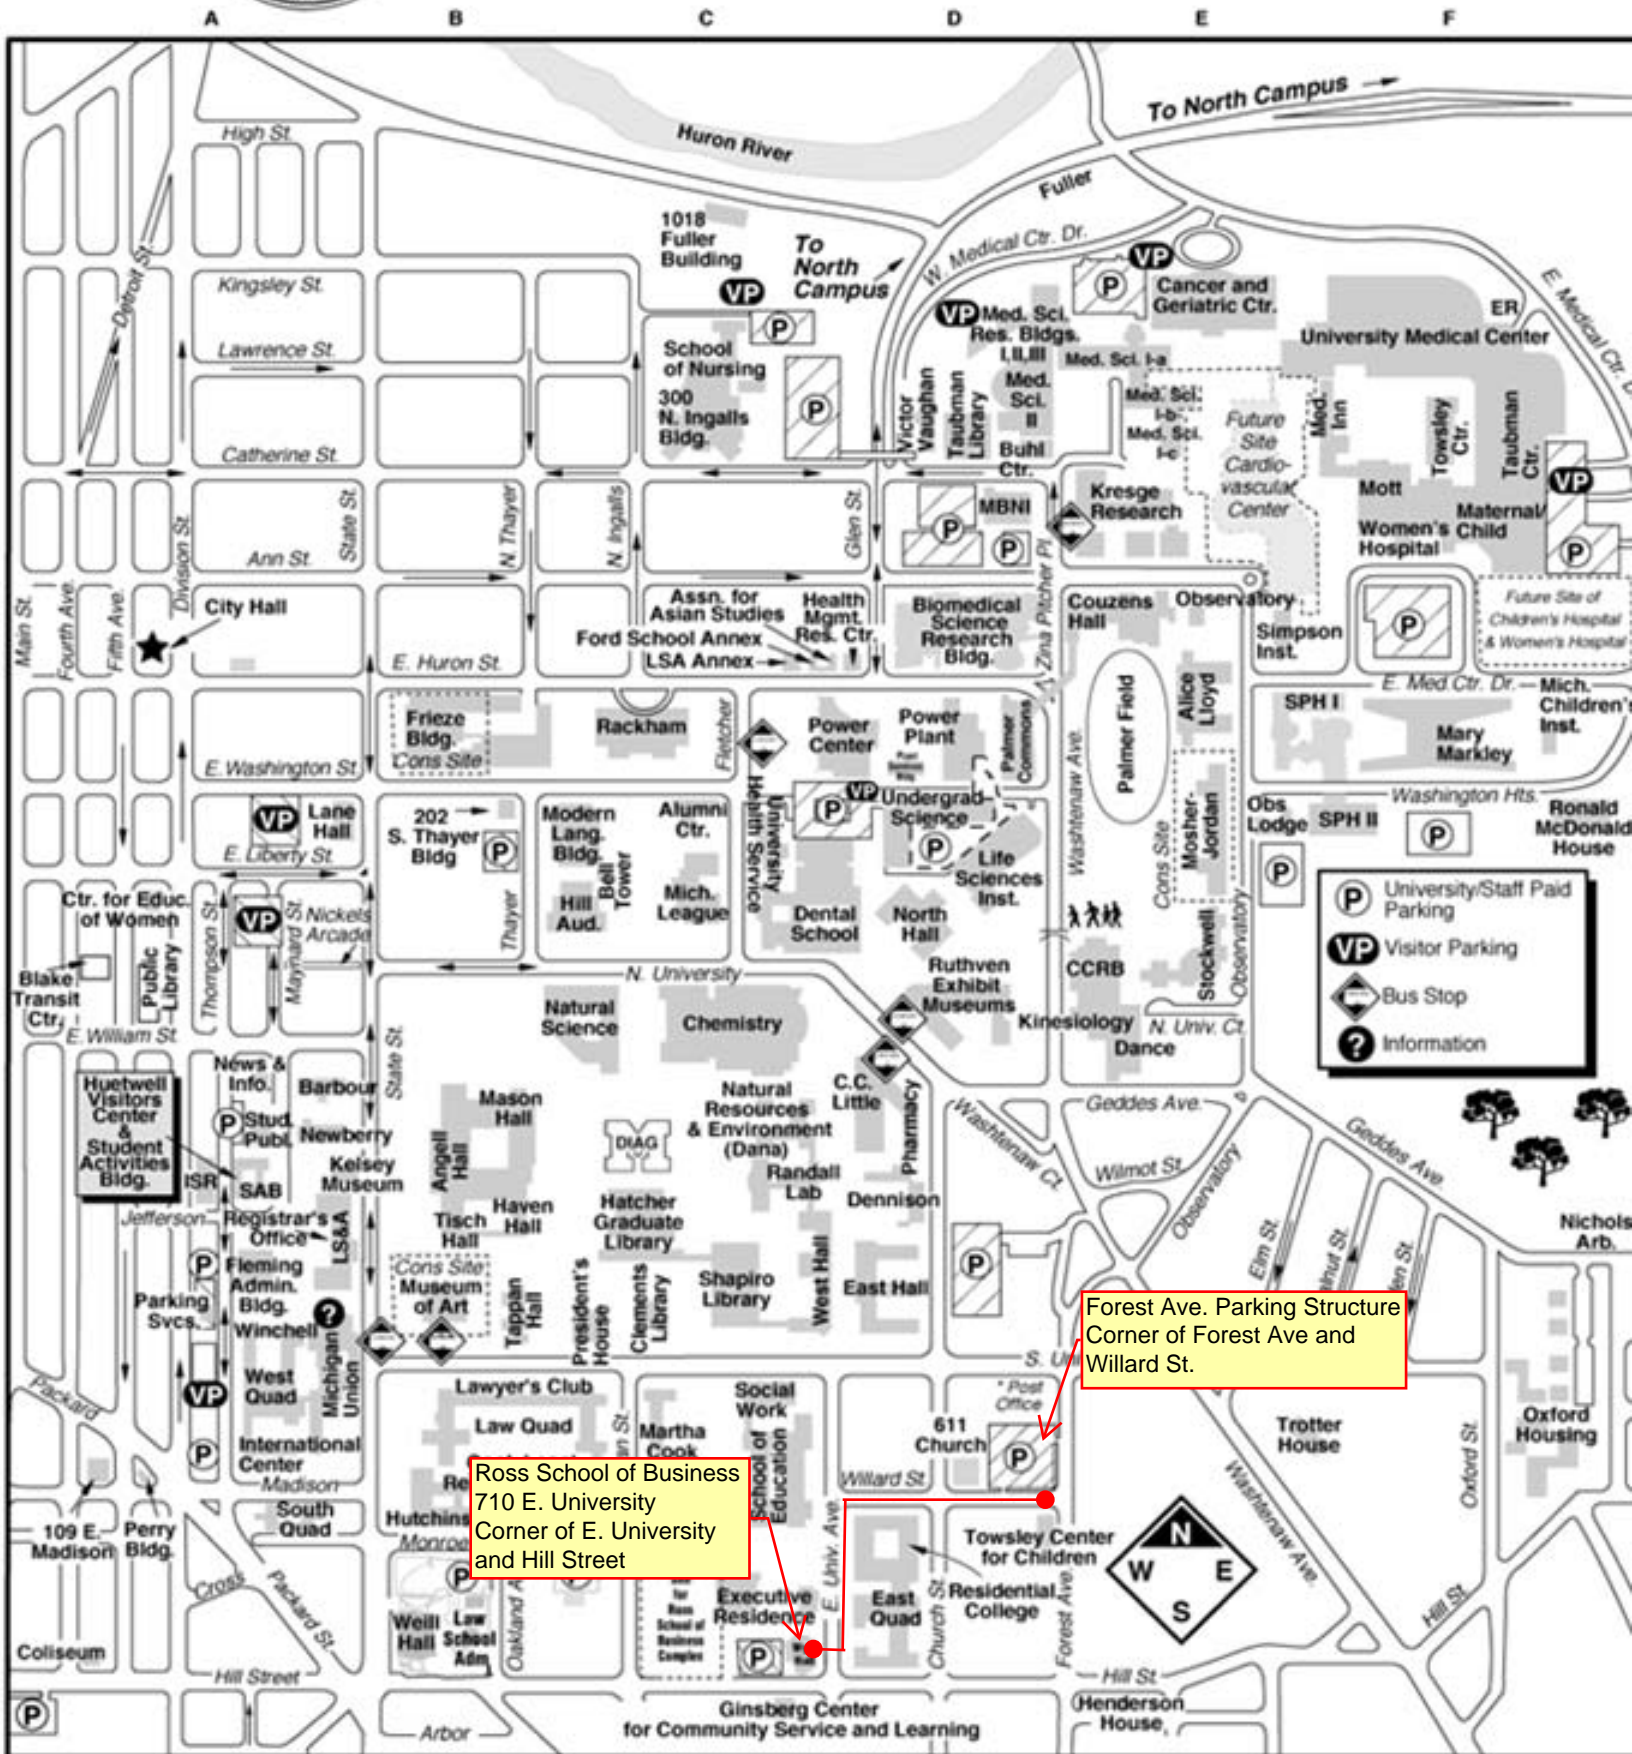

University of Michigan Central Campus

Ross School of Business
710 E. University
Corner of E. University
and Hill Street

Forest Ave. Parking Structure
Corner of Forest Ave and
Willard St.

To Wolverine Tower